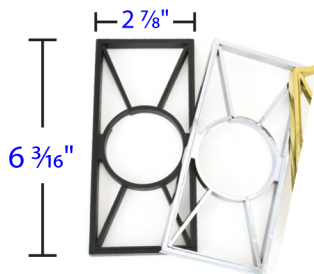

Exterior Projection: 3"

Interior Projection: 3"

Adaptors available for brass lever sets to fit doors between 1 3/8" and 1 3/4" thick.

*Passage Function Shown in Passage Mode*

*Storeroom/Gate Function*

- Storeroom / Gate Function**
- Outside lever always locked
  - Entry by code or key only
  - Inside lever always free

- Passage Function in Locked Mode**
- Outside lever always locked
  - Entry by code or key only
  - Inside lever always free

- Passage Function in Passage Mode**
- Outside lever always free
  - Entry by operating lever, no code or key required.
  - Inside lever always free